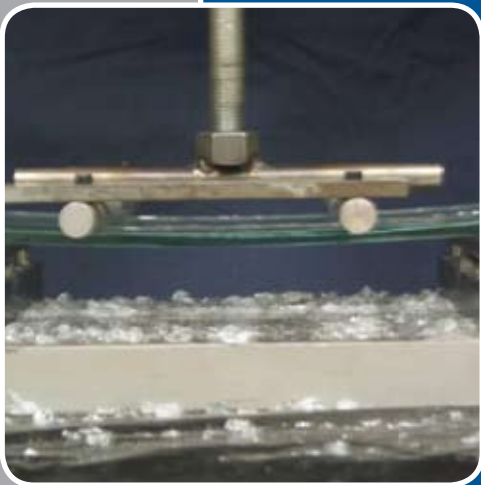

## Tested With Distortion Free Results

Glass Technology's Scratch Hog™ system was independently tested under ASTM standards to analyze the distortion factor that was created with the system. 30 pieces of 1/4" tempered Old Castle glass pieces were scratched for evaluation. These samples were then repaired with the Scratch Hog™ system.

- Scratching was produced using a 1 lb. steel ball that was secured to 320 grit carbide abrasive paper. Ten strokes were applied to the sample glass pieces using the steel ball and abrasive paper to produce the necessary damaged sample pieces. To our knowledge, no heavier abrasive material has ever been used for testing glass restoration to ASTM standards.
- "Upon repair of the scratched areas by Glass Technology, the sample condition was returned to that of the initial evaluation with no defects observed under these ASTM strict guidelines." (Arch Testing)

## Tested to Improve the Integrity of Glass

Glass Technology has also had the Scratch Hog™ independently tested under ASTM guidelines for flexural analysis. During this testing, 90 pieces of 1/4" tempered Old Castle glass were analyzed. 60 of these pieces were scratched using the same 1 lb. steel ball and 320 grit carbide abrasive paper to produce the necessary damaged sample pieces. An additional 30 samples were left in original conditional as the control sample. 30 of the 60 damaged pieces were repaired using the Scratch Hog™ system.

- "Flexural Testing yielded a mean Modulus of Rupture of 26,300 psi for the control samples, 25,800 psi for the scratched samples, and 26,100 psi for the repaired samples." (Arch Testing)
- This testing confirms that by repairing the glass with the Scratch Hog™ you not only achieve distortion free results, but also increase the structural integrity of the glass. Under ASTM testing, Glass Technology's Scratch Hog™ was able to increase the integrity of the repaired sample by over 300 psi.