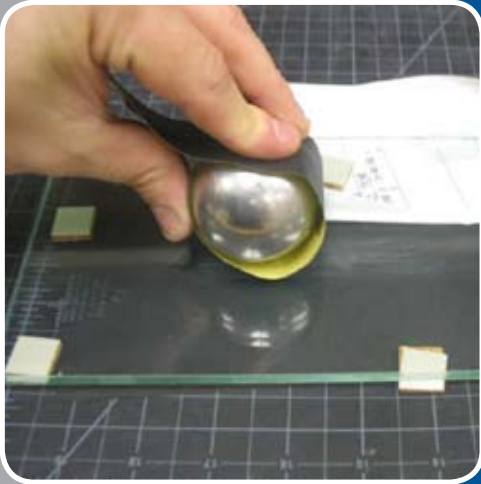

- The Scratch Hog™ System safely goes four times deeper than other methods and removes mild to severe scratches in a fraction of the time of other products. This will allow you to take on scratch repair jobs that your competitors reluctantly have to turn down; time is profitability.
- The Scratch Hog™ uses a series of advanced glass cutting discs created by a patented micro-replication process. This breakthrough technology forms the discs by applying microscopic 3-D structures in a uniform pyramid pattern to a special backing material. Each disc is graded by micron size and color-coded to help you select the proper disc depending on the severity of the scratch.

## Driven by Innovation

We are driven to search for the best solutions, perpetually improve our products and passionately seek the best results.

The Scratch Hog™ pumps distilled water from a self contained reservoir through an industrial grade Center Water Feed Machine. Other systems can leave the cutting surface hot and dry with only a hand-held spray bottle that is not up to the task. Feeding an ample supply of water through the center of the glass cutting disc accomplishes 3 key purposes:

1. Water activates the cutting properties of the Scratch Hog's patented cutting discs.
2. Water spins through the cutting disc and flushes away ground glass to expose new layers and provide you with a clean and clear work surface.
3. Bathing the glass with water as you work maintains a controlled, safe temperature. Other systems generate extreme temperatures that risk cracking the glass and eliminating your profit.

## Tested With Distortion Free Results

Glass Technology's Scratch Hog™ system was independently tested under ASTM standards to analyze the distortion factor that was created with the system. 30 pieces of 1/4" tempered Old Castle glass pieces were scratched for evaluation. These samples were then repaired with the Scratch Hog™ system.